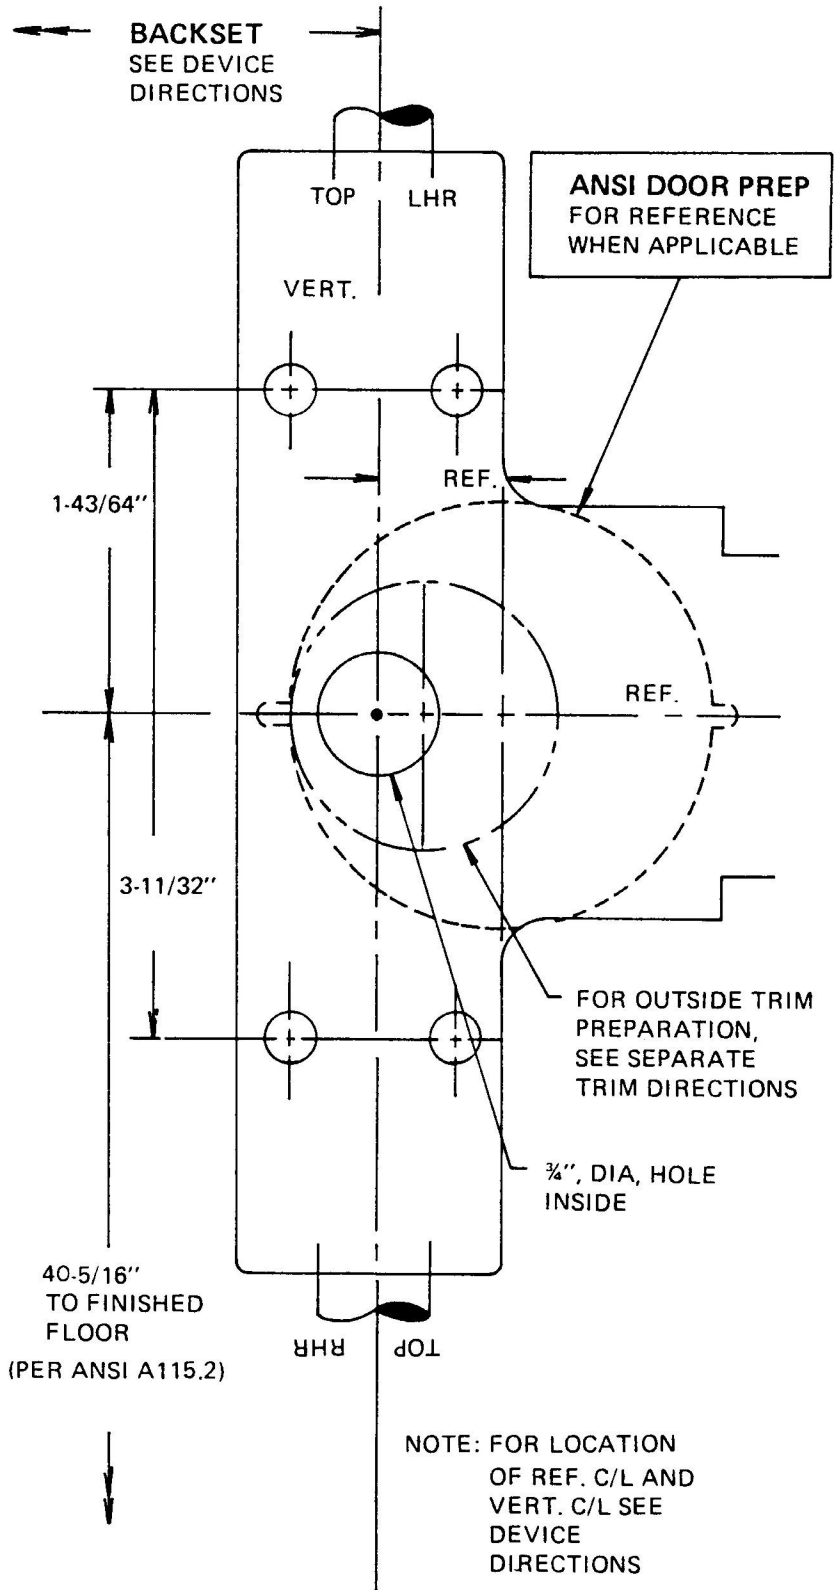

TEMPLATE FOR F-VR531, F-VR-S5531 FIRE RATED PANIC EXIT DEVICE

IMPORTANT

USE ONLY
 SEX BOLTS
 WHEN YOU
 MOUNT A
 FIRE RATED
 DEVICE.